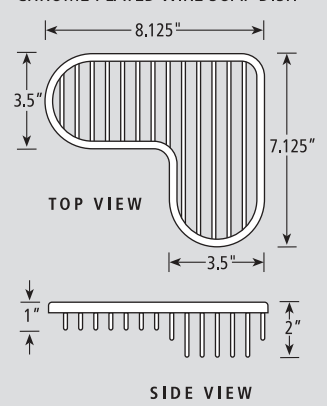

# SPECIFICATIONS

#TS-VN / 3"x 6" SIMULATED BRICK PATTERN TUB/SHOWER SURROUNDS WITH 2" INTEGRAL TRIM

LEFT PANEL

BACK PANEL

RIGHT PANEL

## ACCESSORIES

#SD-02  
CORNER MOUNT  
SOAP DISH

#SD-01  
WALL MOUNT  
SOAP DISH

#SD-07  
CERAMIC CORNER  
SOAP DISH

#FR-02  
FOOT REST

#SD-08  
CHROME PLATED WIRE  
SOAP DISH

© MINCEY MARBLE MANUFACTURING, INC.