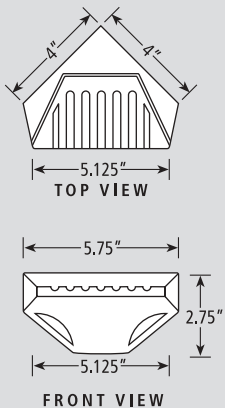

ACCESSORIES

#SD-02
CORNER MOUNT
SOAP DISH