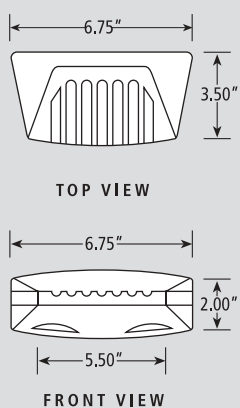

#SD-01
WALL MOUNT
SOAP DISH