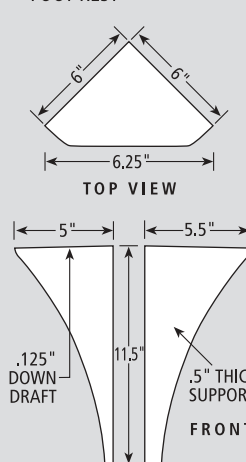

#FR-02
FOOT REST

#SD-08
CHROME PLATED WIRE
SOAP DISH