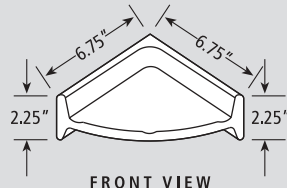

# SPECIFICATIONS

#TS-VN / 3"x 6" SIMULATED BRICK PATTERN TUB/SHOWER SURROUNDS WITH 2" INTEGRAL TRIM

LEFT PANEL

BACK PANEL

RIGHT PANEL

## ACCESSORIES

#SD-02  
CORNER MOUNT  
SOAP DISH

#SD-01  
WALL MOUNT  
SOAP DISH

#SD-07  
CERAMIC CORNER  
SOAP DISH

#FR-02  
FOOT REST

#SD-08  
CHROME PLATED WIRE  
SOAP DISH

© MINCEY MARBLE MANUFACTURING, INC.