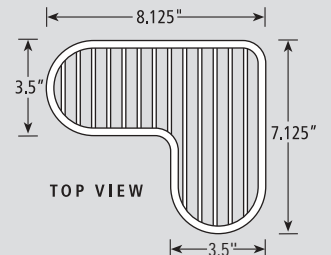

SPECIFICATIONS

#TS-VN / 6 x 10 BORDEAUX TUB/SHOWER SURROUNDS

ACCESSORIES

#SD-01
WALL MOUNT SOAP DISH

TOP VIEW

FRONT VIEW

#SD-02
CORNER MOUNT SOAP DISH

TOP VIEW

FRONT VIEW

#FR-02
FOOT REST

TOP VIEW

FRONT VIEW

#SS-02
SHAMPOO SHELF

TOP VIEW

FRONT VIEW

#SD-08
CHROME PLATED WIRE SOAP DISH

TOP VIEW

SIDE VIEW

MINCEY MARBLE MANUFACTURING, INC.

POST OFFICE BOX 2381 / GAINESVILLE, GEORGIA 30503 / TELEPHONE: 800 . 533 . 1806 / 770 . 532 . 0451 / FAX: 770 . 531 . 0935