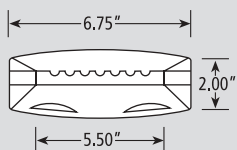

SPECIFICATIONS

#TS-VN / 6 x 10 BORDEAUX TUB/SHOWER SURROUNDS

ACCESSORIES

#SD-01
WALL MOUNT SOAP DISH

TOP VIEW

FRONT VIEW

#SD-02
CORNER MOUNT SOAP DISH

TOP VIEW