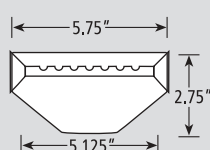

SPECIFICATIONS

#TS-VN / 6 x 10 BORDEAUX TUB/SHOWER SURROUNDS

ACCESSORIES

#SD-01
WALL MOUNT SOAP DISH

TOP VIEW

FRONT VIEW

#SD-02
CORNER MOUNT SOAP DISH

TOP VIEW