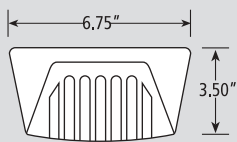

SPECIFICATIONS

#TS-VN / 6 x 10 BORDEAUX TUB/SHOWER SURROUNDS

ACCESSORIES

#SD-01
WALL MOUNT SOAP DISH

TOP VIEW

FRONT VIEW

#SD-02
CORNER MOUNT SOAP DISH

TOP VIEW