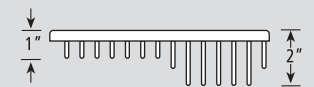

SIDE VIEW

MINCEY MARBLE MANUFACTURING, INC.

POST OFFICE BOX 2381 / GAINESVILLE, GEORGIA 30503 / TELEPHONE: 800 . 533 . 1806 / 770 . 532 . 0451 / FAX: 770 . 531 . 0935