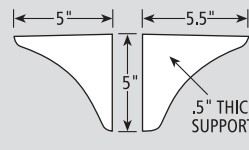

FRONT VIEW

#FR-02
FOOT REST

TOP VIEW

FRONT VIEW

#SS-02
SHAMPOO SHELF

TOP VIEW

FRONT VIEW

#SD-08
CHROME PLATED WIRE SOAP DISH