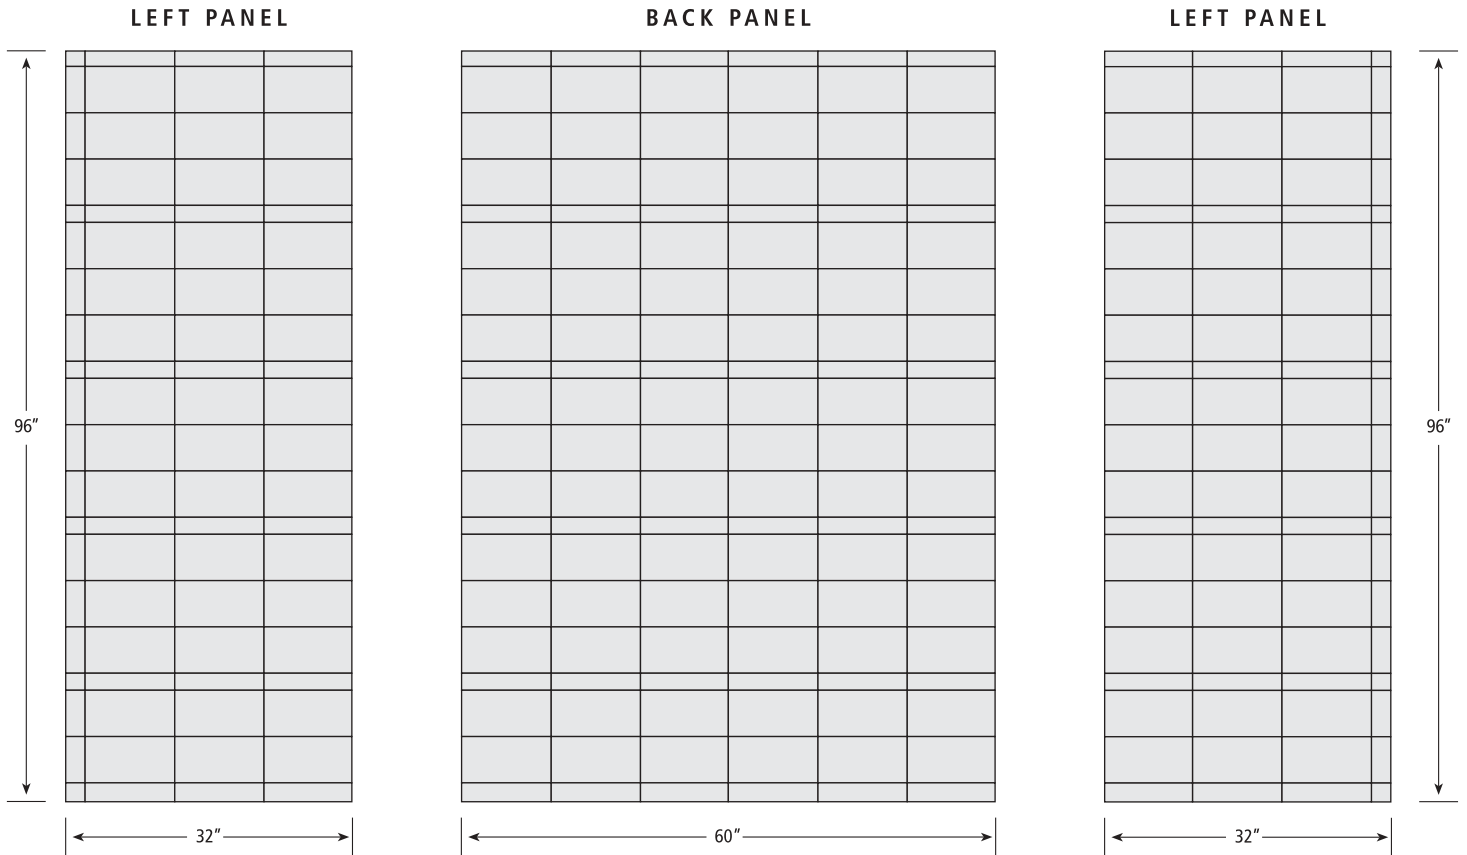

SPECIFICATIONS

#TS-VN / 6 x 10 BORDEAUX TUB/SHOWER SURROUNDS