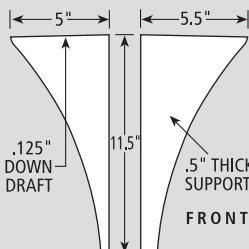

SPECIFICATIONS

#TS-VN / 6 x 10 BORDEAUX TUB/SHOWER SURROUNDS

ACCESSORIES

TOP VIEW

MINCEY MARBLE MANUFACTURING, INC.

POST OFFICE BOX 2381 / GAINESVILLE, GEORGIA 30503 / TELEPHONE: 800 . 533 . 1806 / 770 . 532 . 0451 / FAX: 770 . 531 . 0935