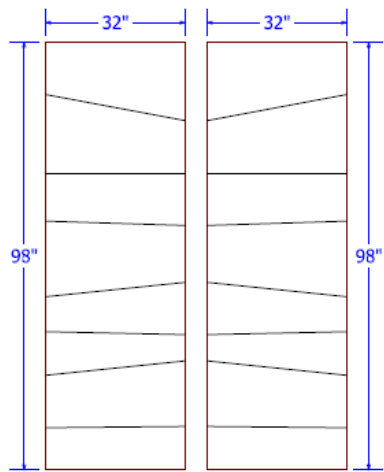

- All panels are made oversized and must be measured and cut to fit on site.
- Uses include, but are not limited to, Tub & Shower Surrounds.
- Accessory and color options are available at www.minceymarble.com.

Note: Lines on Panels on Back and Sides are not Intended to Align

Note: Back Walls are 3-Dimensional Relief, Side Walls are Flat