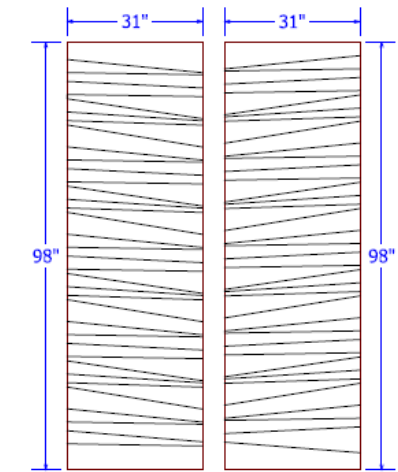

- All panels are made oversized and must be measured and cut to fit on site.
- Uses include, but are not limited to, Tub & Shower Surrounds.
- Accessory and color options are available at www.minceymarble.com.

Note: Lines on Panels on Back and Sides are not Intended to Align

Note: Back Walls are 3-Dimensional Relief, Side Walls are Flat