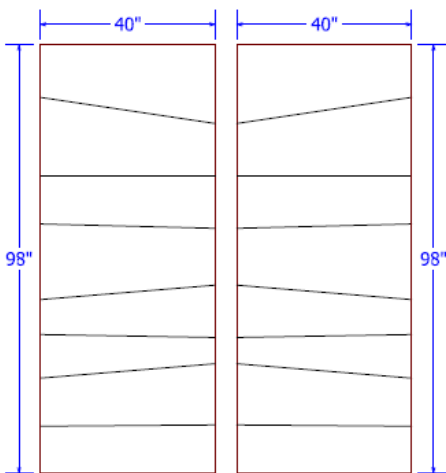

- All panels are made oversized and must be measured and cut to fit on site.
- Uses include, but are not limited to, Tub & Shower Surrounds.
- Accessory and color options are available at www.minceymarble.com.

Note: Lines on Panels on Back and Sides are not Intended to Align

Note: Back Walls are 3-Dimensional Relief, Side Walls are Flat