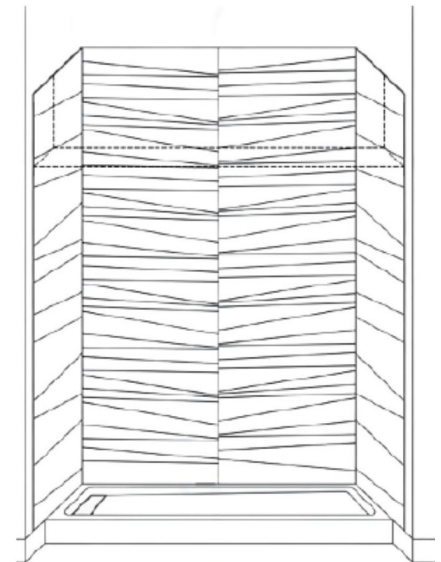

- All panels are made oversized and must be measured and cut to fit on site.
- Uses include, but are not limited to, Tub & Shower Surrounds.
- Accessory and color options are available at www.minceymarble.com.

Note: Lines on Panels on Back and Sides are not Intended to Align

Note: Back Walls are 3-Dimensional Relief, Side Walls are Flat