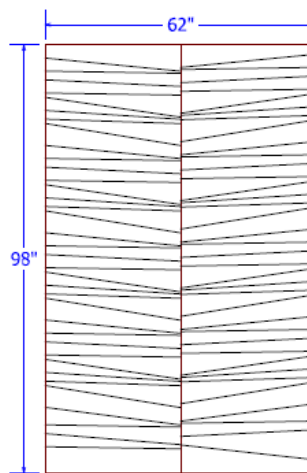

- All panels are made oversized and must be measured and cut to fit on site.
- Uses include, but are not limited to, Tub & Shower Surrounds.
- Accessory and color options are available at www.minceymarble.com.

Note: Lines on Panels on Back and Sides are not Intended to Align

Note: Back Walls are 3-Dimensional Relief, Side Walls are Flat